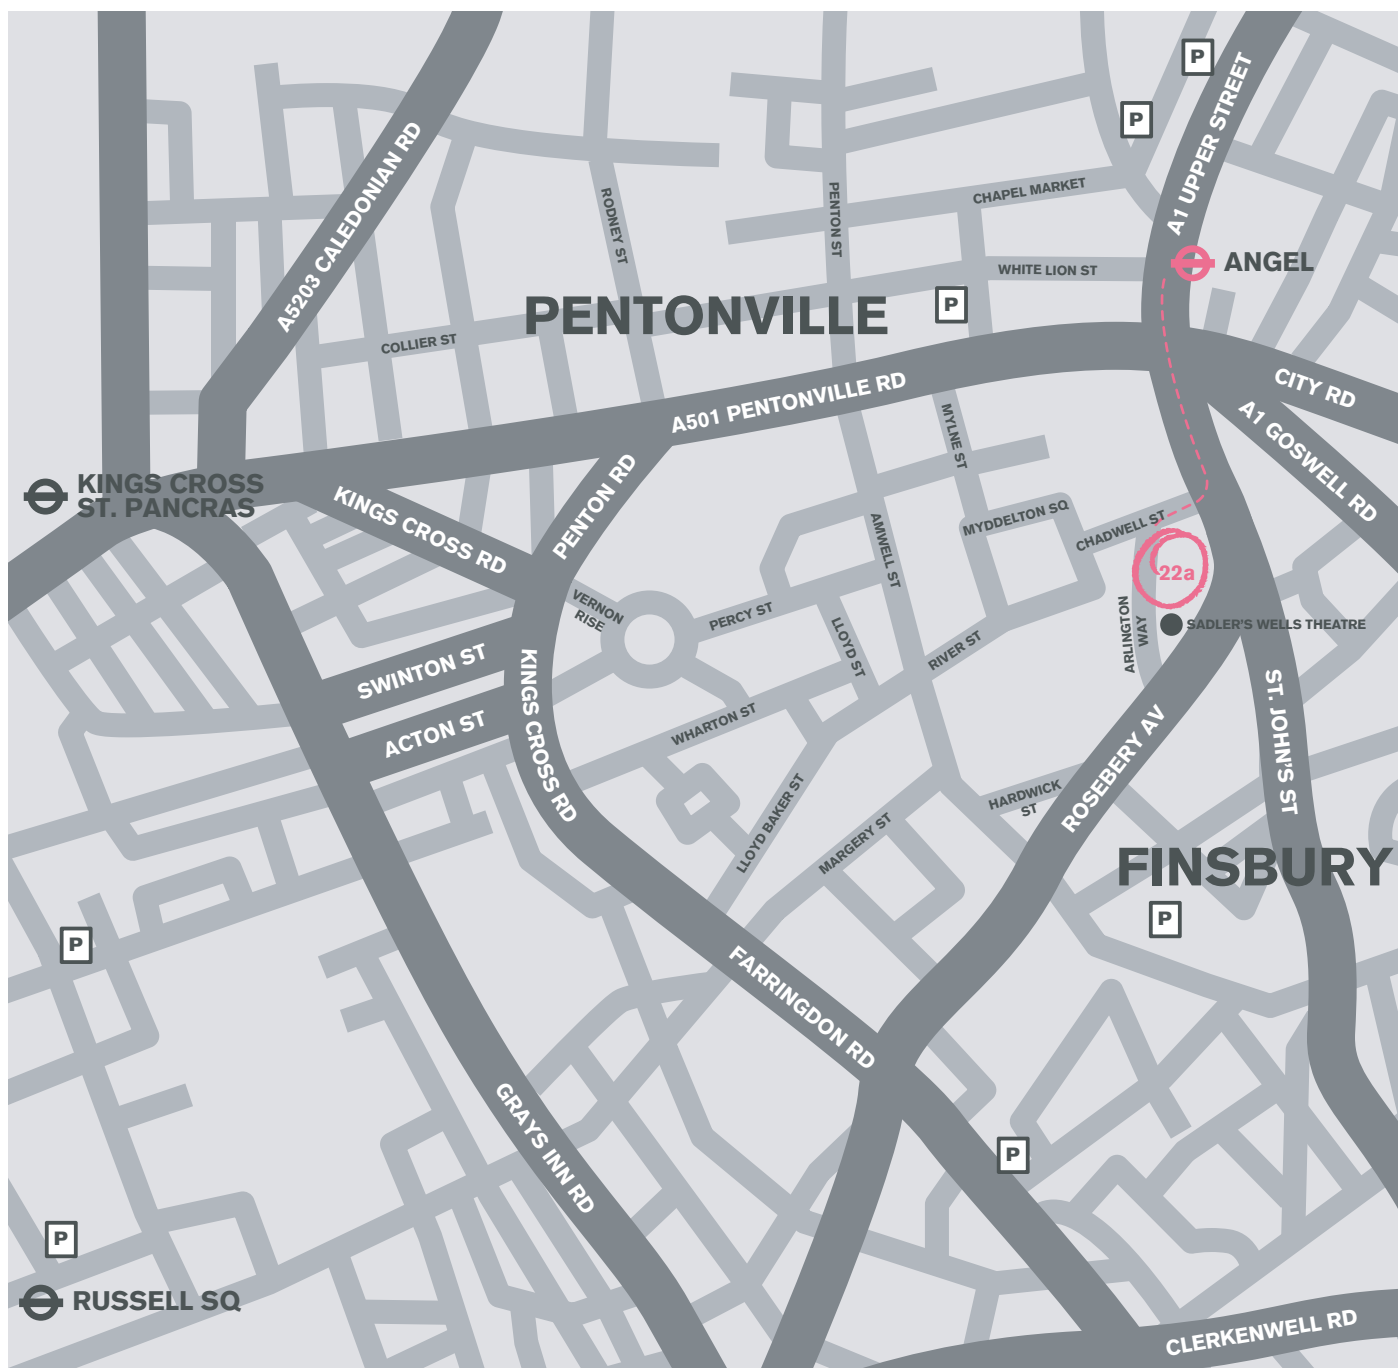

HOW TO FIND US IN LONDON

IF YOU CAN'T FIND US, GIVE US A CALL ON 020 7833 9450
22a ARLINGTON WAY LONDON EC1R 1UY

THE  ONE OFF